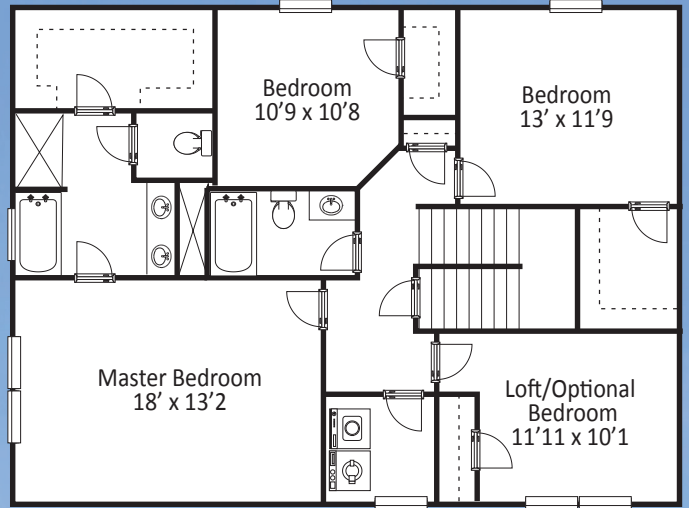

# The Royal Jefferson

2173 total heated sq. ft.

*Artist's representation only. Plans may differ depending on the modifications performed by the builder. Room sizes, window placement, square footage totals, and other dimensions may vary from these drawings. Builder reserves the right to make changes without notice.*