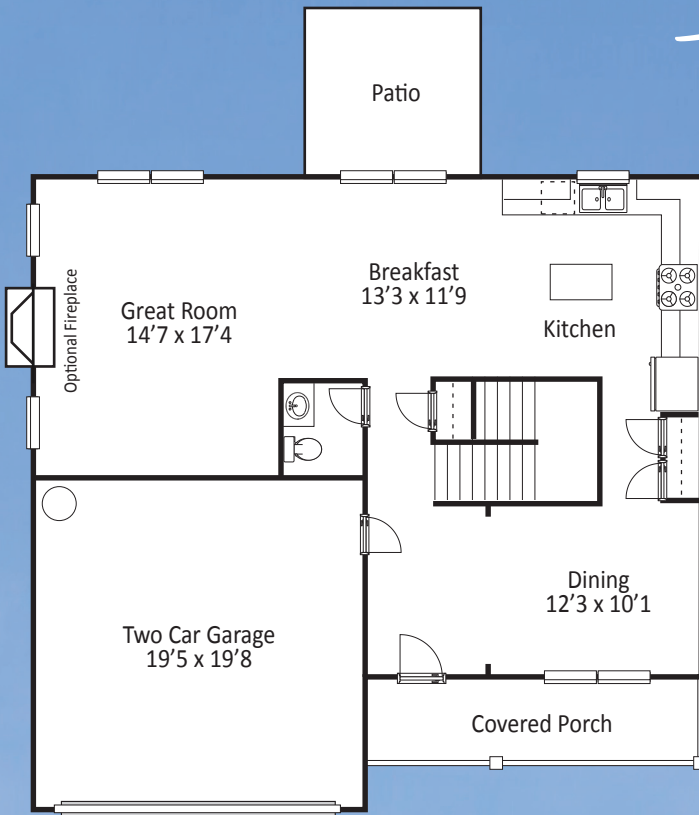

# The Royal Jefferson

2173 total heated sq. ft.

*Artist's representation only. Plans may differ depending on the modifications performed by the builder. Room sizes, window placement, square footage totals, and other dimensions may vary from these drawings. Builder reserves the right to make changes without notice.*